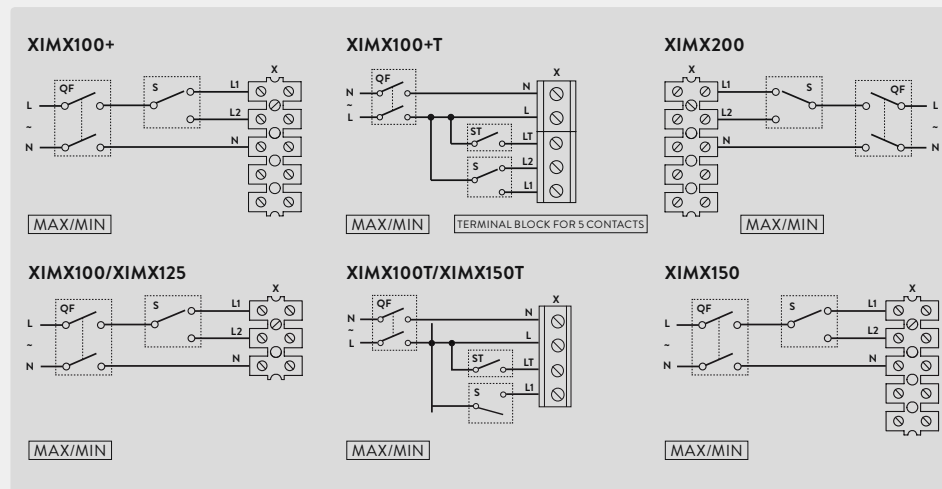

Product Features	XIMX100	XIMX100T	XIMX100+	XIMX100+T	XIMX125	XIMX150	XIMX150T	XIMX200
Reference Number	93078AW	93079AW	93080AW	93081AW	93082AW	93083AW	93084AW	93085AW
Trade Price	£72.20	£92.20	£145.30	£166.90	£166.90	£186.61	£205.51	£250.78
Standard	✓		✓		✓	✓		✓
Timer (adjustable 2 – 30mins)		✓		✓			✓	
Integral Mounting Cradle	✓	✓	✓	✓	✓	✓	✓	✓

BPC Ventilation Ltd
8 Redlands Road
Larne
BT40 1AX
T: 028 2827 5150
E: info@bpcventilation.com
W: www.bpcventilation.com